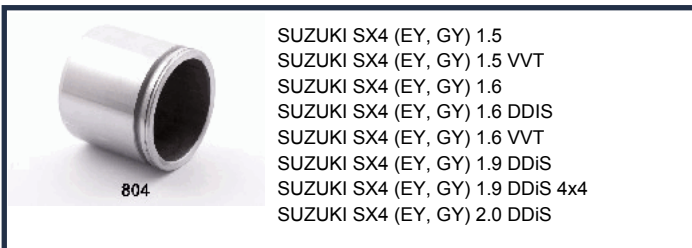

PC-804

SUZUKI SX4 (EY, GY) 1.5
SUZUKI SX4 (EY, GY) 1.5 VVT
SUZUKI SX4 (EY, GY) 1.6
SUZUKI SX4 (EY, GY) 1.6 DDiS
SUZUKI SX4 (EY, GY) 1.6 VVT
SUZUKI SX4 (EY, GY) 1.9 DDiS
SUZUKI SX4 (EY, GY) 1.9 DDiS 4x4
SUZUKI SX4 (EY, GY) 2.0 DDiS