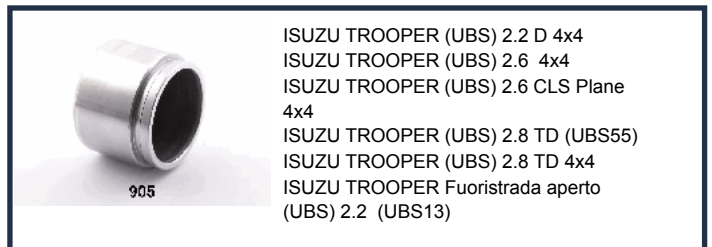

PC-905

ISUZU TROOPER (UBS) 2.2 D 4x4
ISUZU TROOPER (UBS) 2.6 4x4
ISUZU TROOPER (UBS) 2.6 CLS Plane
4x4
ISUZU TROOPER (UBS) 2.8 TD (UBS55)
ISUZU TROOPER (UBS) 2.8 TD 4x4
ISUZU TROOPER Fuoristrada aperto
(UBS) 2.2 (UBS13)