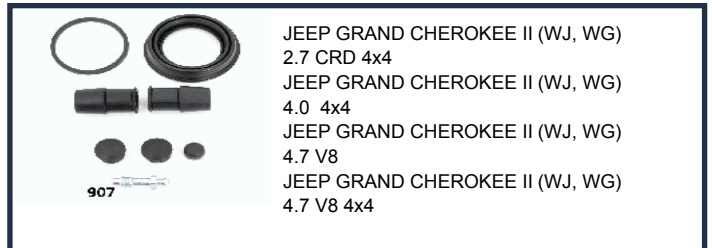

KD-907

JEEP GRAND CHEROKEE II (WJ, WG) 2.7 CRD 4x4
JEEP GRAND CHEROKEE II (WJ, WG) 4.0 4x4
JEEP GRAND CHEROKEE II (WJ, WG) 4.7 V8
JEEP GRAND CHEROKEE II (WJ, WG) 4.7 V8 4x4