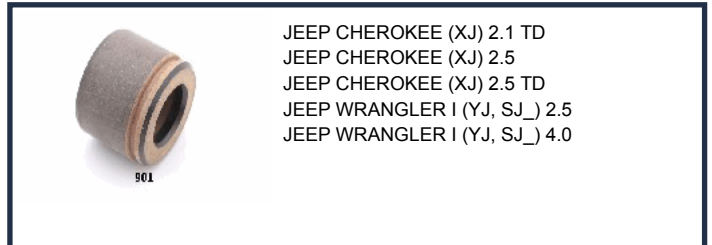

PC-901

JEEP CHEROKEE (XJ) 2.1 TD
JEEP CHEROKEE (XJ) 2.5
JEEP CHEROKEE (XJ) 2.5 TD
JEEP WRANGLER I (YJ, SJ_) 2.5
JEEP WRANGLER I (YJ, SJ_) 4.0