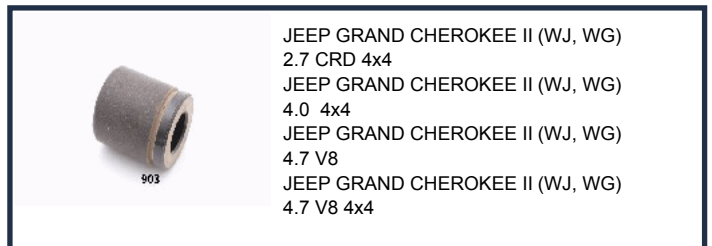

PC-903

JEEP GRAND CHEROKEE II (WJ, WG)
2.7 CRD 4x4
JEEP GRAND CHEROKEE II (WJ, WG)
4.0 4x4
JEEP GRAND CHEROKEE II (WJ, WG)
4.7 V8
JEEP GRAND CHEROKEE II (WJ, WG)
4.7 V8 4x4