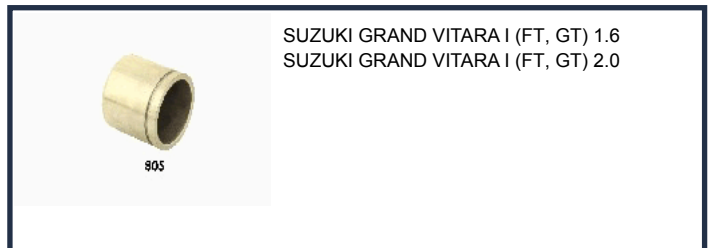

PC-805

SUZUKI GRAND VITARA I (FT, GT) 1.6
SUZUKI GRAND VITARA I (FT, GT) 2.0