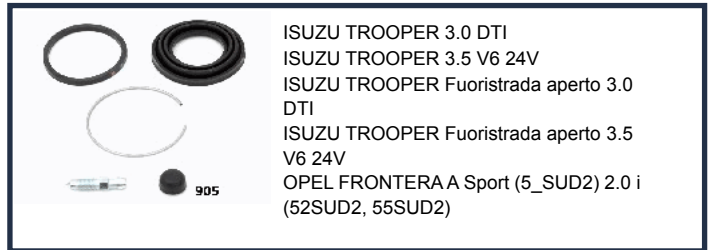

KD-905

ISUZU TROOPER 3.0 DTI
ISUZU TROOPER 3.5 V6 24V
ISUZU TROOPER Fuoristrada aperto 3.0 DTI
ISUZU TROOPER Fuoristrada aperto 3.5 V6 24V
OPEL FRONTERA A Sport (5_SUD2) 2.0 i (52SUD2, 55SUD2)