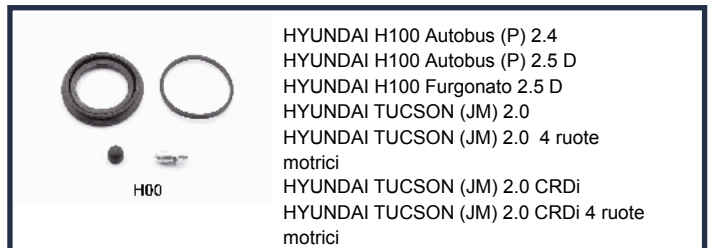

KD-H00

HYUNDAI H100 Autobus (P) 2.4
HYUNDAI H100 Autobus (P) 2.5 D
HYUNDAI H100 Furgonato 2.5 D
HYUNDAI TUCSON (JM) 2.0
HYUNDAI TUCSON (JM) 2.0 4 ruote motrici
HYUNDAI TUCSON (JM) 2.0 CRDi
HYUNDAI TUCSON (JM) 2.0 CRDi 4 ruote motrici