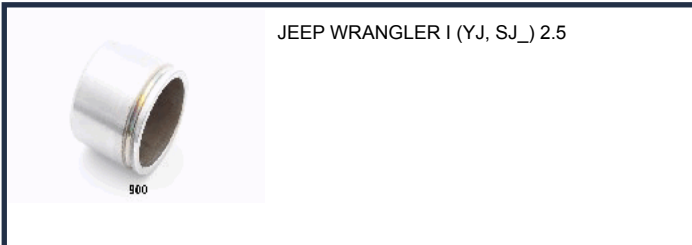

PC-900

JEEP WRANGLER I (YJ, SJ_) 2.5