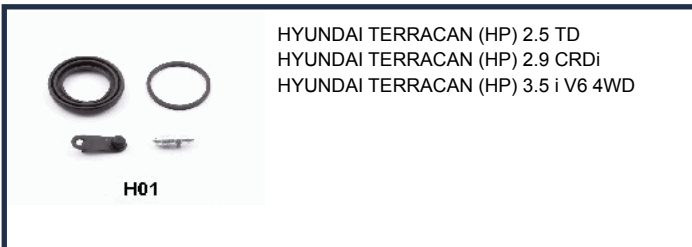

KD-H01

HYUNDAI TERRACAN (HP) 2.5 TD
HYUNDAI TERRACAN (HP) 2.9 CRDi
HYUNDAI TERRACAN (HP) 3.5 i V6 4WD