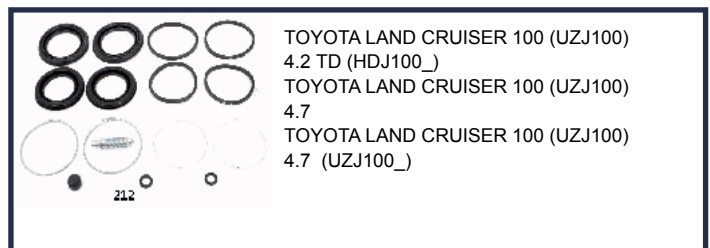

KD-212

TOYOTA LAND CRUISER 100 (UZJ100) 4.2 TD (HDJ100_)
TOYOTA LAND CRUISER 100 (UZJ100) 4.7
TOYOTA LAND CRUISER 100 (UZJ100) 4.7 (UZJ100_)