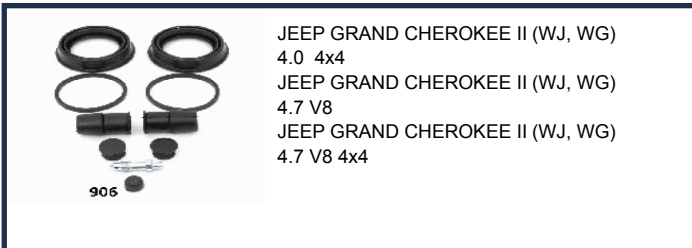

KD-906

JEEP GRAND CHEROKEE II (WJ, WG) 4.0 4x4
JEEP GRAND CHEROKEE II (WJ, WG) 4.7 V8
JEEP GRAND CHEROKEE II (WJ, WG) 4.7 V8 4x4