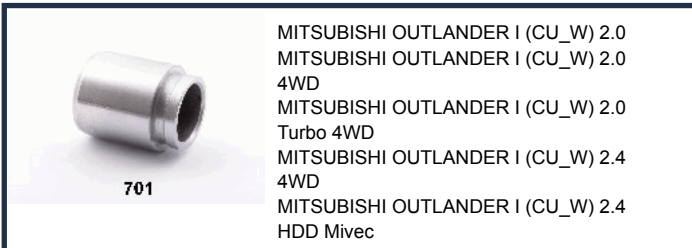

PC-701

MITSUBISHI OUTLANDER I (CU_W) 2.0
MITSUBISHI OUTLANDER I (CU_W) 2.0
4WD
MITSUBISHI OUTLANDER I (CU_W) 2.0
Turbo 4WD
MITSUBISHI OUTLANDER I (CU_W) 2.4
4WD
MITSUBISHI OUTLANDER I (CU_W) 2.4
HDD Mivec