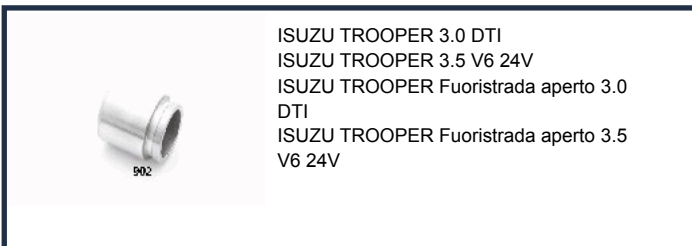

PC-902

ISUZU TROOPER 3.0 DTI
ISUZU TROOPER 3.5 V6 24V
ISUZU TROOPER Fuoristrada aperto 3.0
DTI
ISUZU TROOPER Fuoristrada aperto 3.5
V6 24V

PC-903

JEEP GRAND CHEROKEE II (WJ, WG)
2.7 CRD 4x4
JEEP GRAND CHEROKEE II (WJ, WG)
4.0 4x4
JEEP GRAND CHEROKEE II (WJ, WG)
4.7 V8
JEEP GRAND CHEROKEE II (WJ, WG)
4.7 V8 4x4