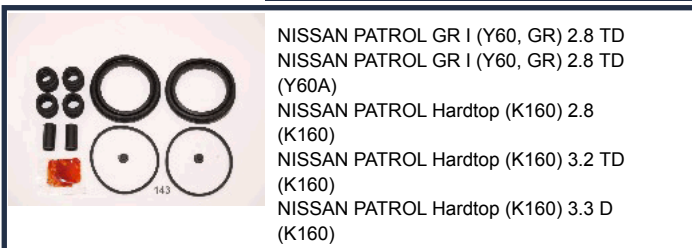

KD-143

NISSAN PATROL GR I (Y60, GR) 2.8 TD
NISSAN PATROL GR I (Y60, GR) 2.8 TD (Y60A)
NISSAN PATROL Hardtop (K160) 2.8 (K160)
NISSAN PATROL Hardtop (K160) 3.2 TD (K160)
NISSAN PATROL Hardtop (K160) 3.3 D (K160)

41120-C7025