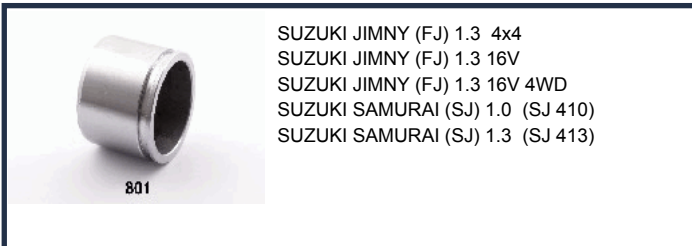

PC-801

SUZUKI JIMNY (FJ) 1.3 4x4
SUZUKI JIMNY (FJ) 1.3 16V
SUZUKI JIMNY (FJ) 1.3 16V 4WD
SUZUKI SAMURAI (SJ) 1.0 (SJ 410)
SUZUKI SAMURAI (SJ) 1.3 (SJ 413)